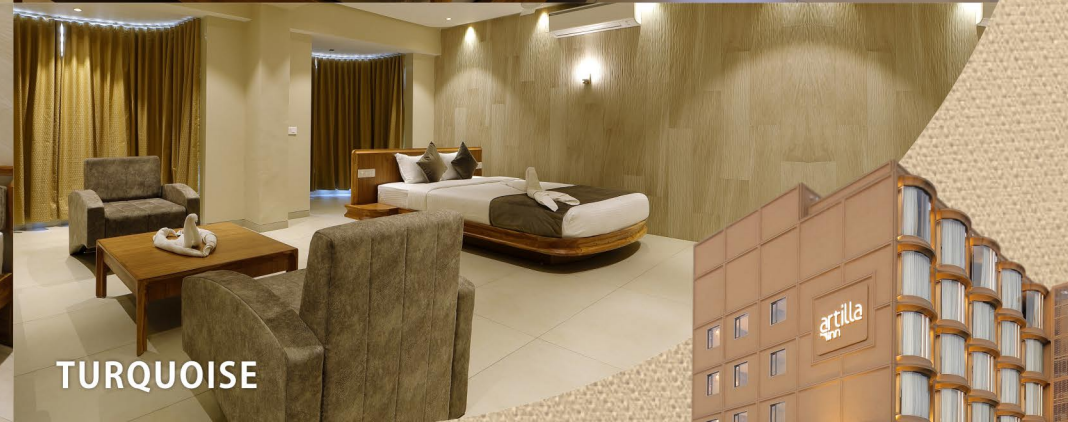

ROOM FEATURES

artilla
inn

- Contemporary Design 39 Business Room.
- Room with Balcony Having City & River View.
- 24 Hour Room Service.
- Complimentary Breakfast.
- Digital Safe Locker – Mini Bar – Tea & Coffee Maker.
- Dental Kit – Shaving Kit – Comb – Shower Cap
- Shower Gel – Soap – Shampoo – Body Lotion with Daily Replacement.